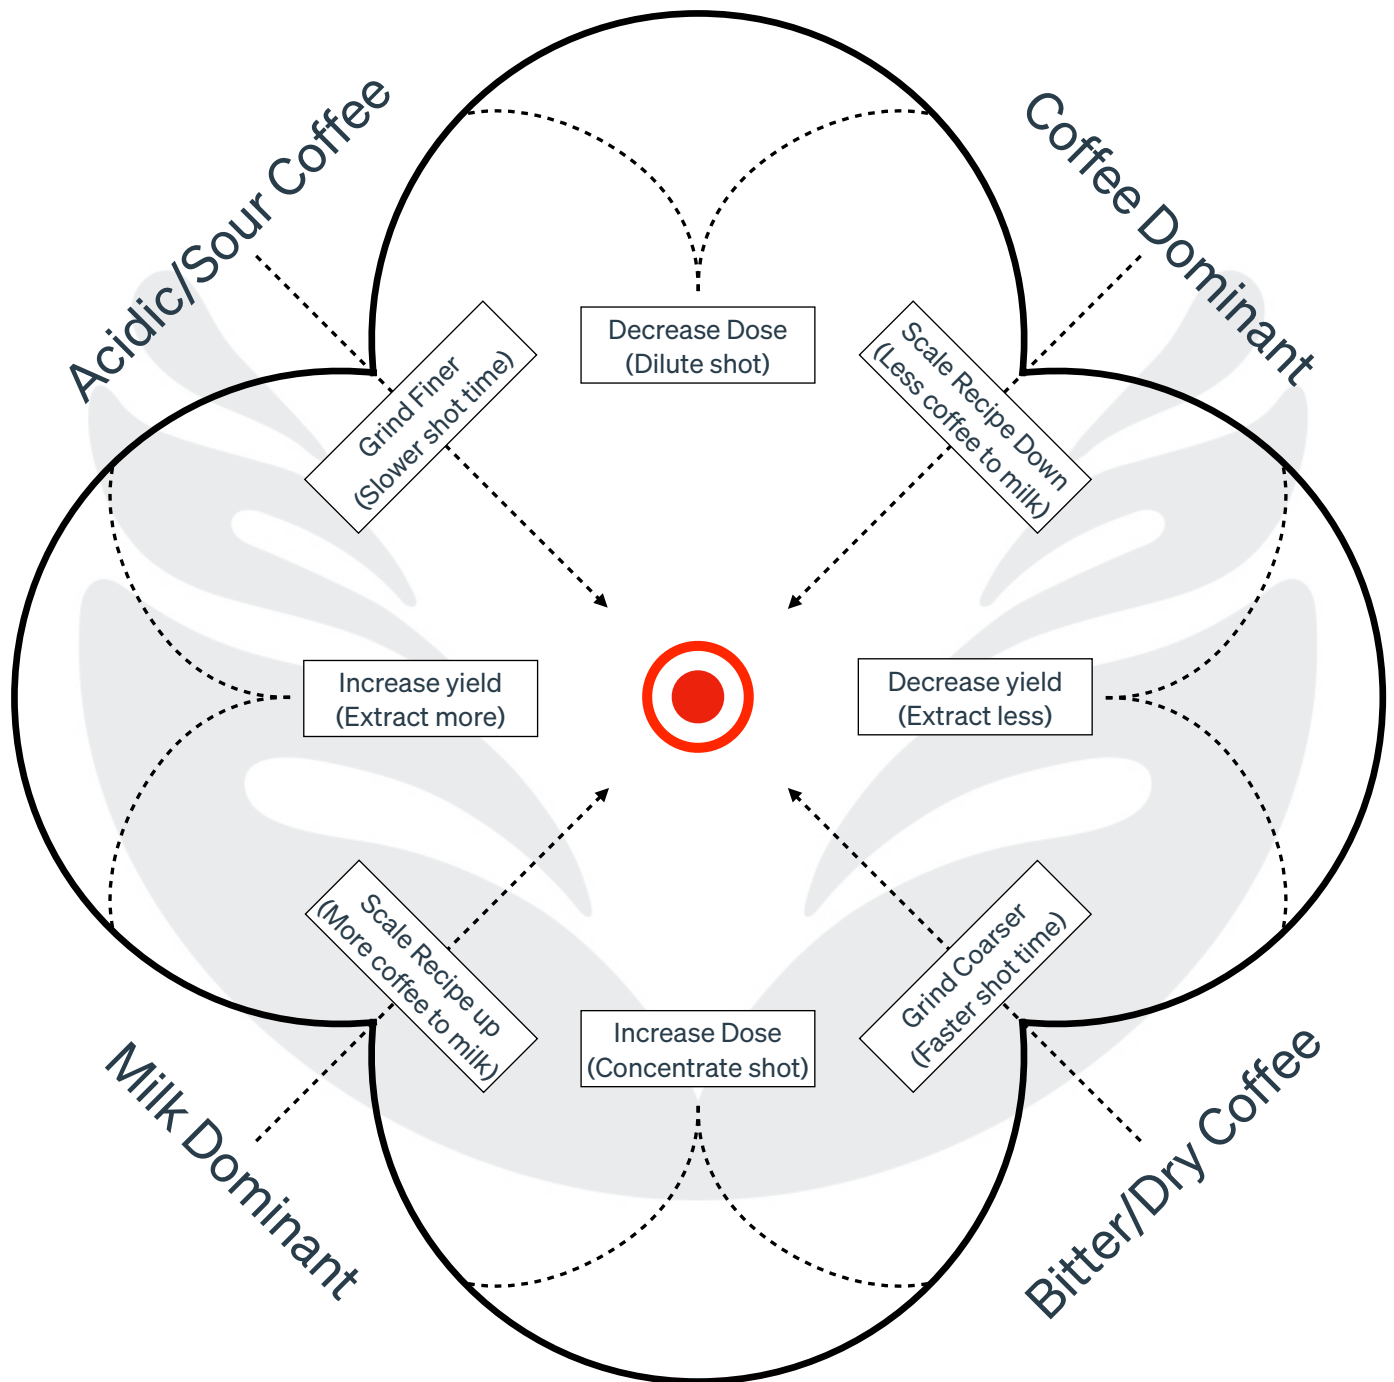

ESPRESSO COMPASS

Created by Pete Licata

VENEZIANO
COFFEE
ROASTERS

EVERYDAY
EVOLUTION

FILTER BREW COMPASS

Created by Pete Licata

VENEZIANO
COFFEE
ROASTERS

EVERYDAY
EVOLUTION

MILK DRINK BALANCER

Created by Pete Licata

VENEZIANO
COFFEE
ROASTERS

EVERYDAY
EVOLUTION