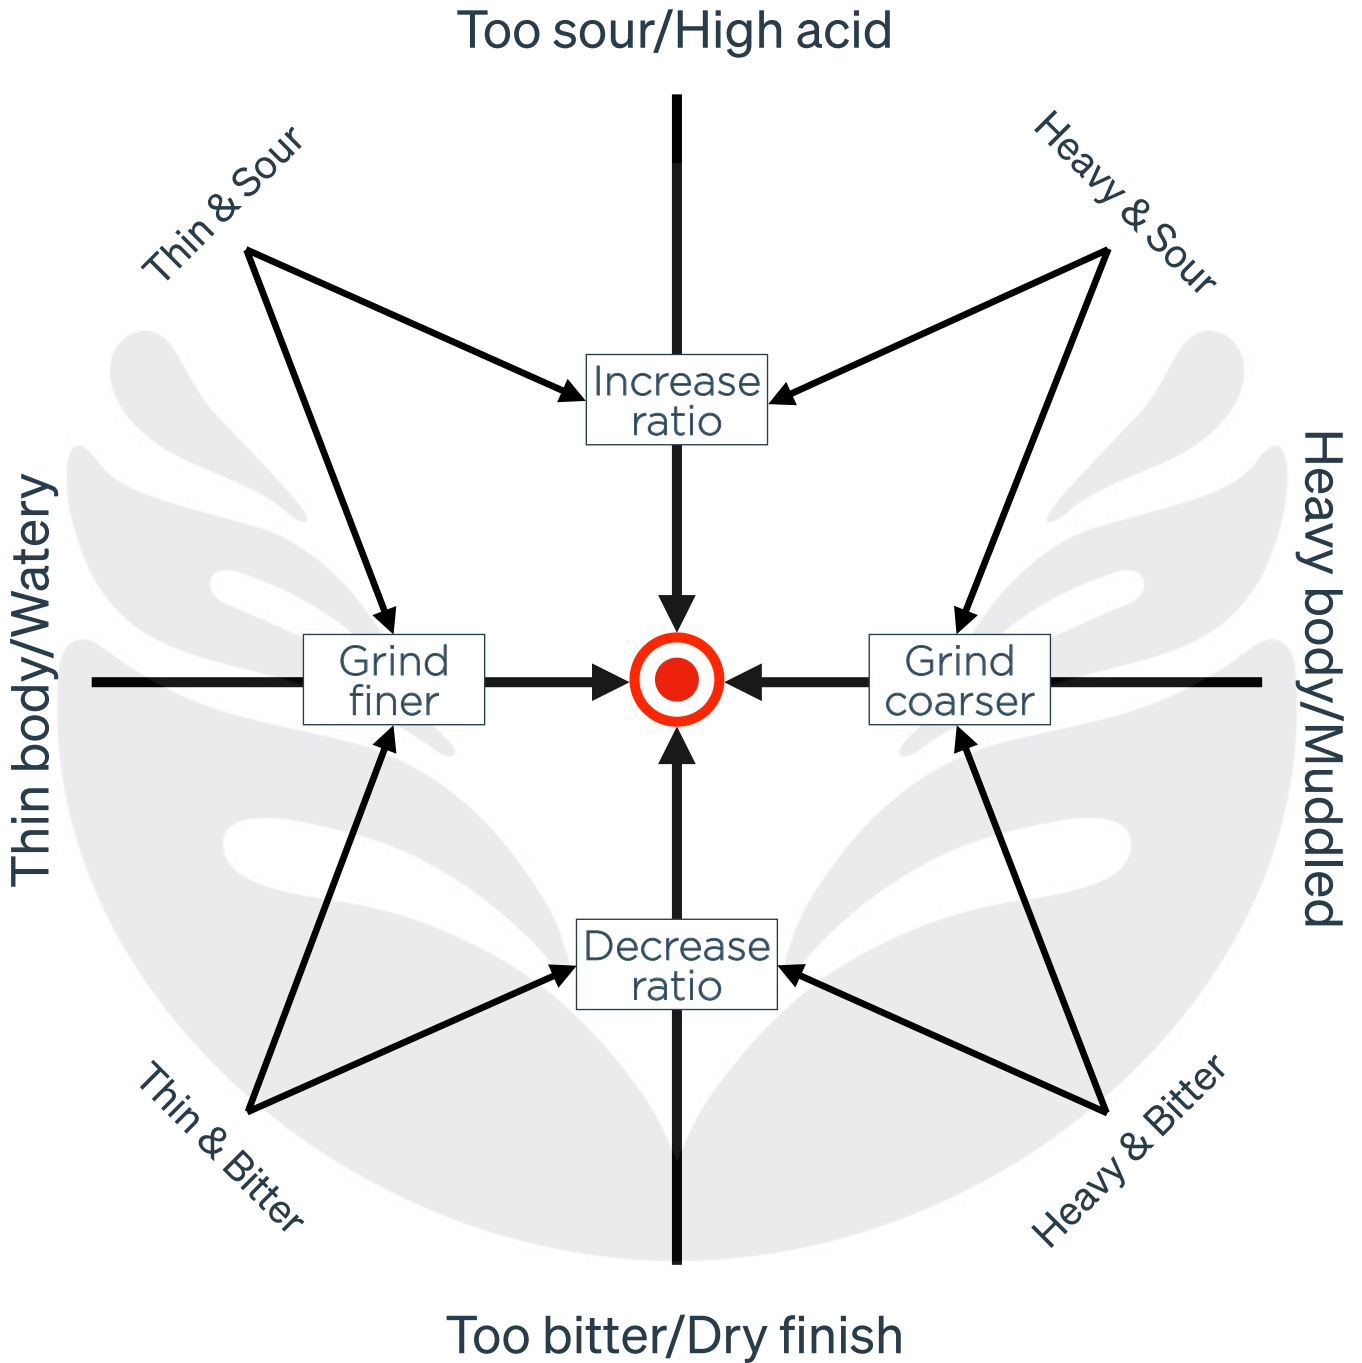

ESPRESSO COMPASS

Created by Pete Licata

VENEZIANO
COFFEE
ROASTERS

EVERYDAY
EVOLUTION

FILTER BREW COMPASS

Created by Pete Licata

VENEZIANO
COFFEE
ROASTERS

EVERYDAY
EVOLUTION

MILK DRINK BALANCER

Created by Pete Licata

VENEZIANO
COFFEE
ROASTERS

EVERYDAY
EVOLUTION