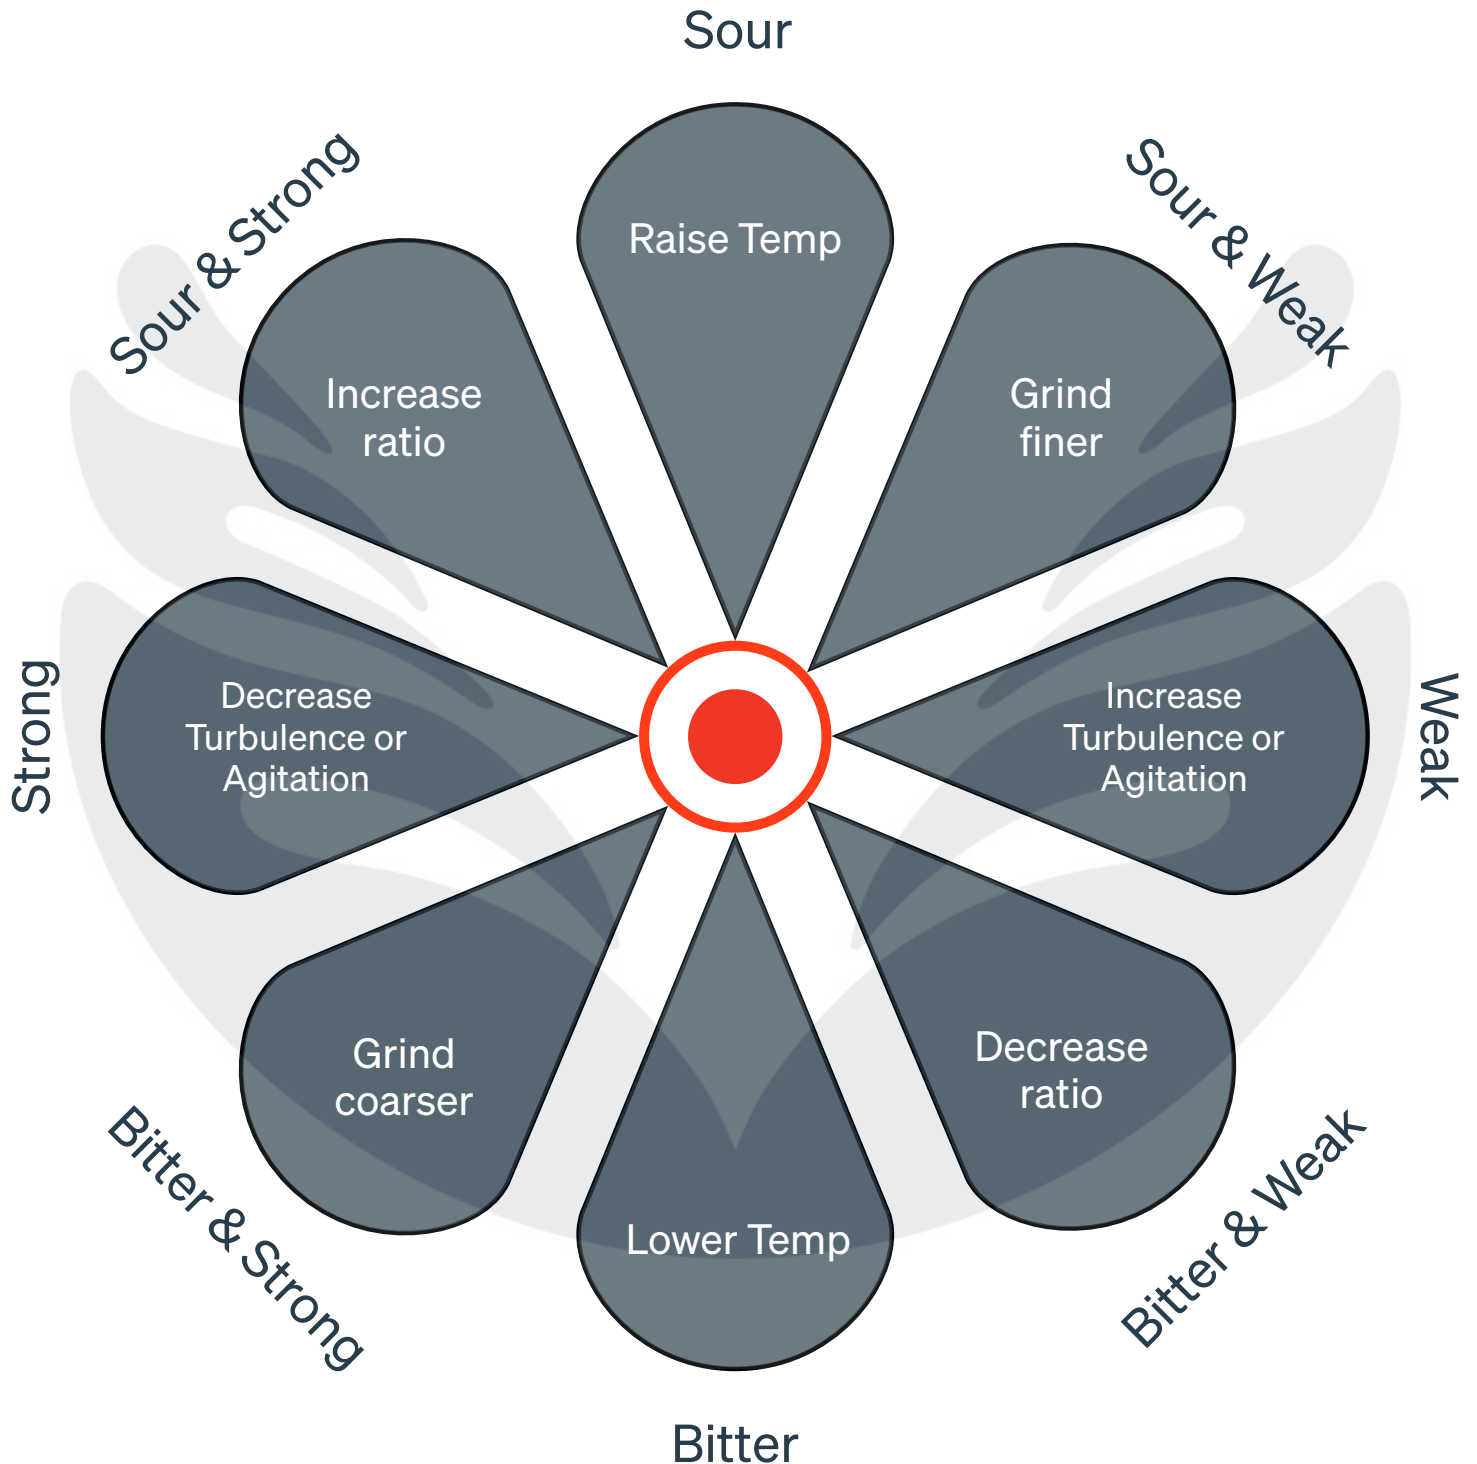

ESPRESSO COMPASS

Created by Pete Licata

VENEZIANO
COFFEE
ROASTERS

EVERYDAY
EVOLUTION

FILTER BREW COMPASS

Created by Pete Licata

VENEZIANO
COFFEE
ROASTERS

EVERYDAY
EVOLUTION

MILK DRINK BALANCER

Created by Pete Licata

VENEZIANO
COFFEE
ROASTERS

EVERYDAY
EVOLUTION